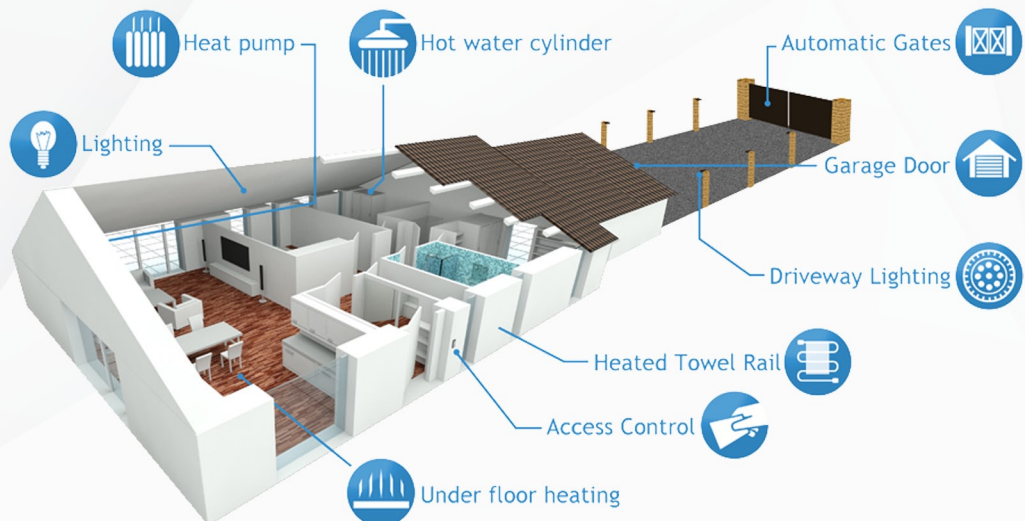

Innovative Security with **EliteControl** 

www.aap.co.nz

TRX MAINS KIT Features & Specifications

Consider adding the TRX MAINS to your EliteControl system, this will give you wireless control of your 230V household appliances. When utilising the EliteControl app you then have an enhanced experience offering you to control these appliances from almost anywhere at the touch of a finger.

Control functions with EliteControl

EliteControl Smartphone App

Remote Control

Keypad Control

Time Zone Control

- Compatible with ESL-2 control panels when accompanied with the TRX TRANSCIEVER-PCB
- Install directly into a wall cavity, behind a switch plate or behind a power point
- No visible hardware, fits in a standard flush box
- NOTE: for multiple independent TRX MAINS devices you will require the IR-REMOTE-10

Perfect for retrofit installations where cabling is not an option