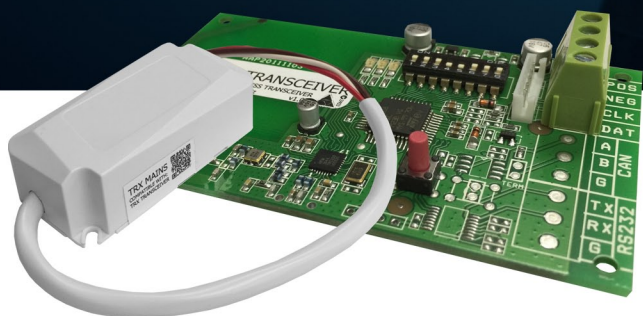

Wireless Control

TRX MAINS KIT

Wireless Control of your 230V household appliances

EliteControl 
www.aap.co.nz

Kit includes

TRX MAINS | TRX TRANSCEIVER-PCB

- No Visible Hardware
- Install Directly into a Wall Cavity
- Perfect for Retrofit Installations
- Compatible with EliteControl systems
- NZ Designed & Manufactured
- 5 Year Return to Base Warranty

Innovative Security with **EliteControl** 

www.aap.co.nz

TRX MAINS KIT Features & Specifications

Consider adding the TRX MAINS to your EliteControl system, this will give you wireless control of your 230V household appliances. When utilising the EliteControl app you then have an enhanced experience offering you to control these appliances from almost anywhere at the touch of a finger.

Control functions with EliteControl

EliteControl Smartphone App

Remote Control

Keypad Control

Time Zone Control

- Compatible with ESL-2 control panels when accompanied with the TRX TRANSCIEVER-PCB
- Install directly into a wall cavity, behind a switch plate or behind a power point
- No visible hardware, fits in a standard flush box
- NOTE: for multiple independent TRX MAINS devices you will require the IR-REMOTE-10

Perfect for retrofit installations where cabling is not an option