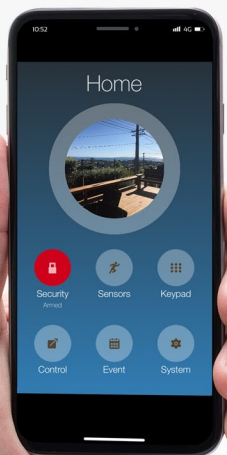

Innovative Security with **EliteControl** 

www.aap.co.nz

TRX MAINS KIT Features & Specifications

Consider adding the TRX MAINS to your EliteControl system, this will give you wireless control of your 230V household appliances. When utilising the EliteControl app you then have an enhanced experience offering you to control these appliances from almost anywhere at the touch of a finger.

Control functions with EliteControl

EliteControl Smartphone App

Remote Control

Keypad Control

Time Zone Control

- Compatible with ESL-2 control panels when accompanied with the TRX TRANSCIEVER-PCB
- Install directly into a wall cavity, behind a switch plate or behind a power point
- No visible hardware, fits in a standard flush box
- NOTE: for multiple independent TRX MAINS devices you will require the IR-REMOTE-10